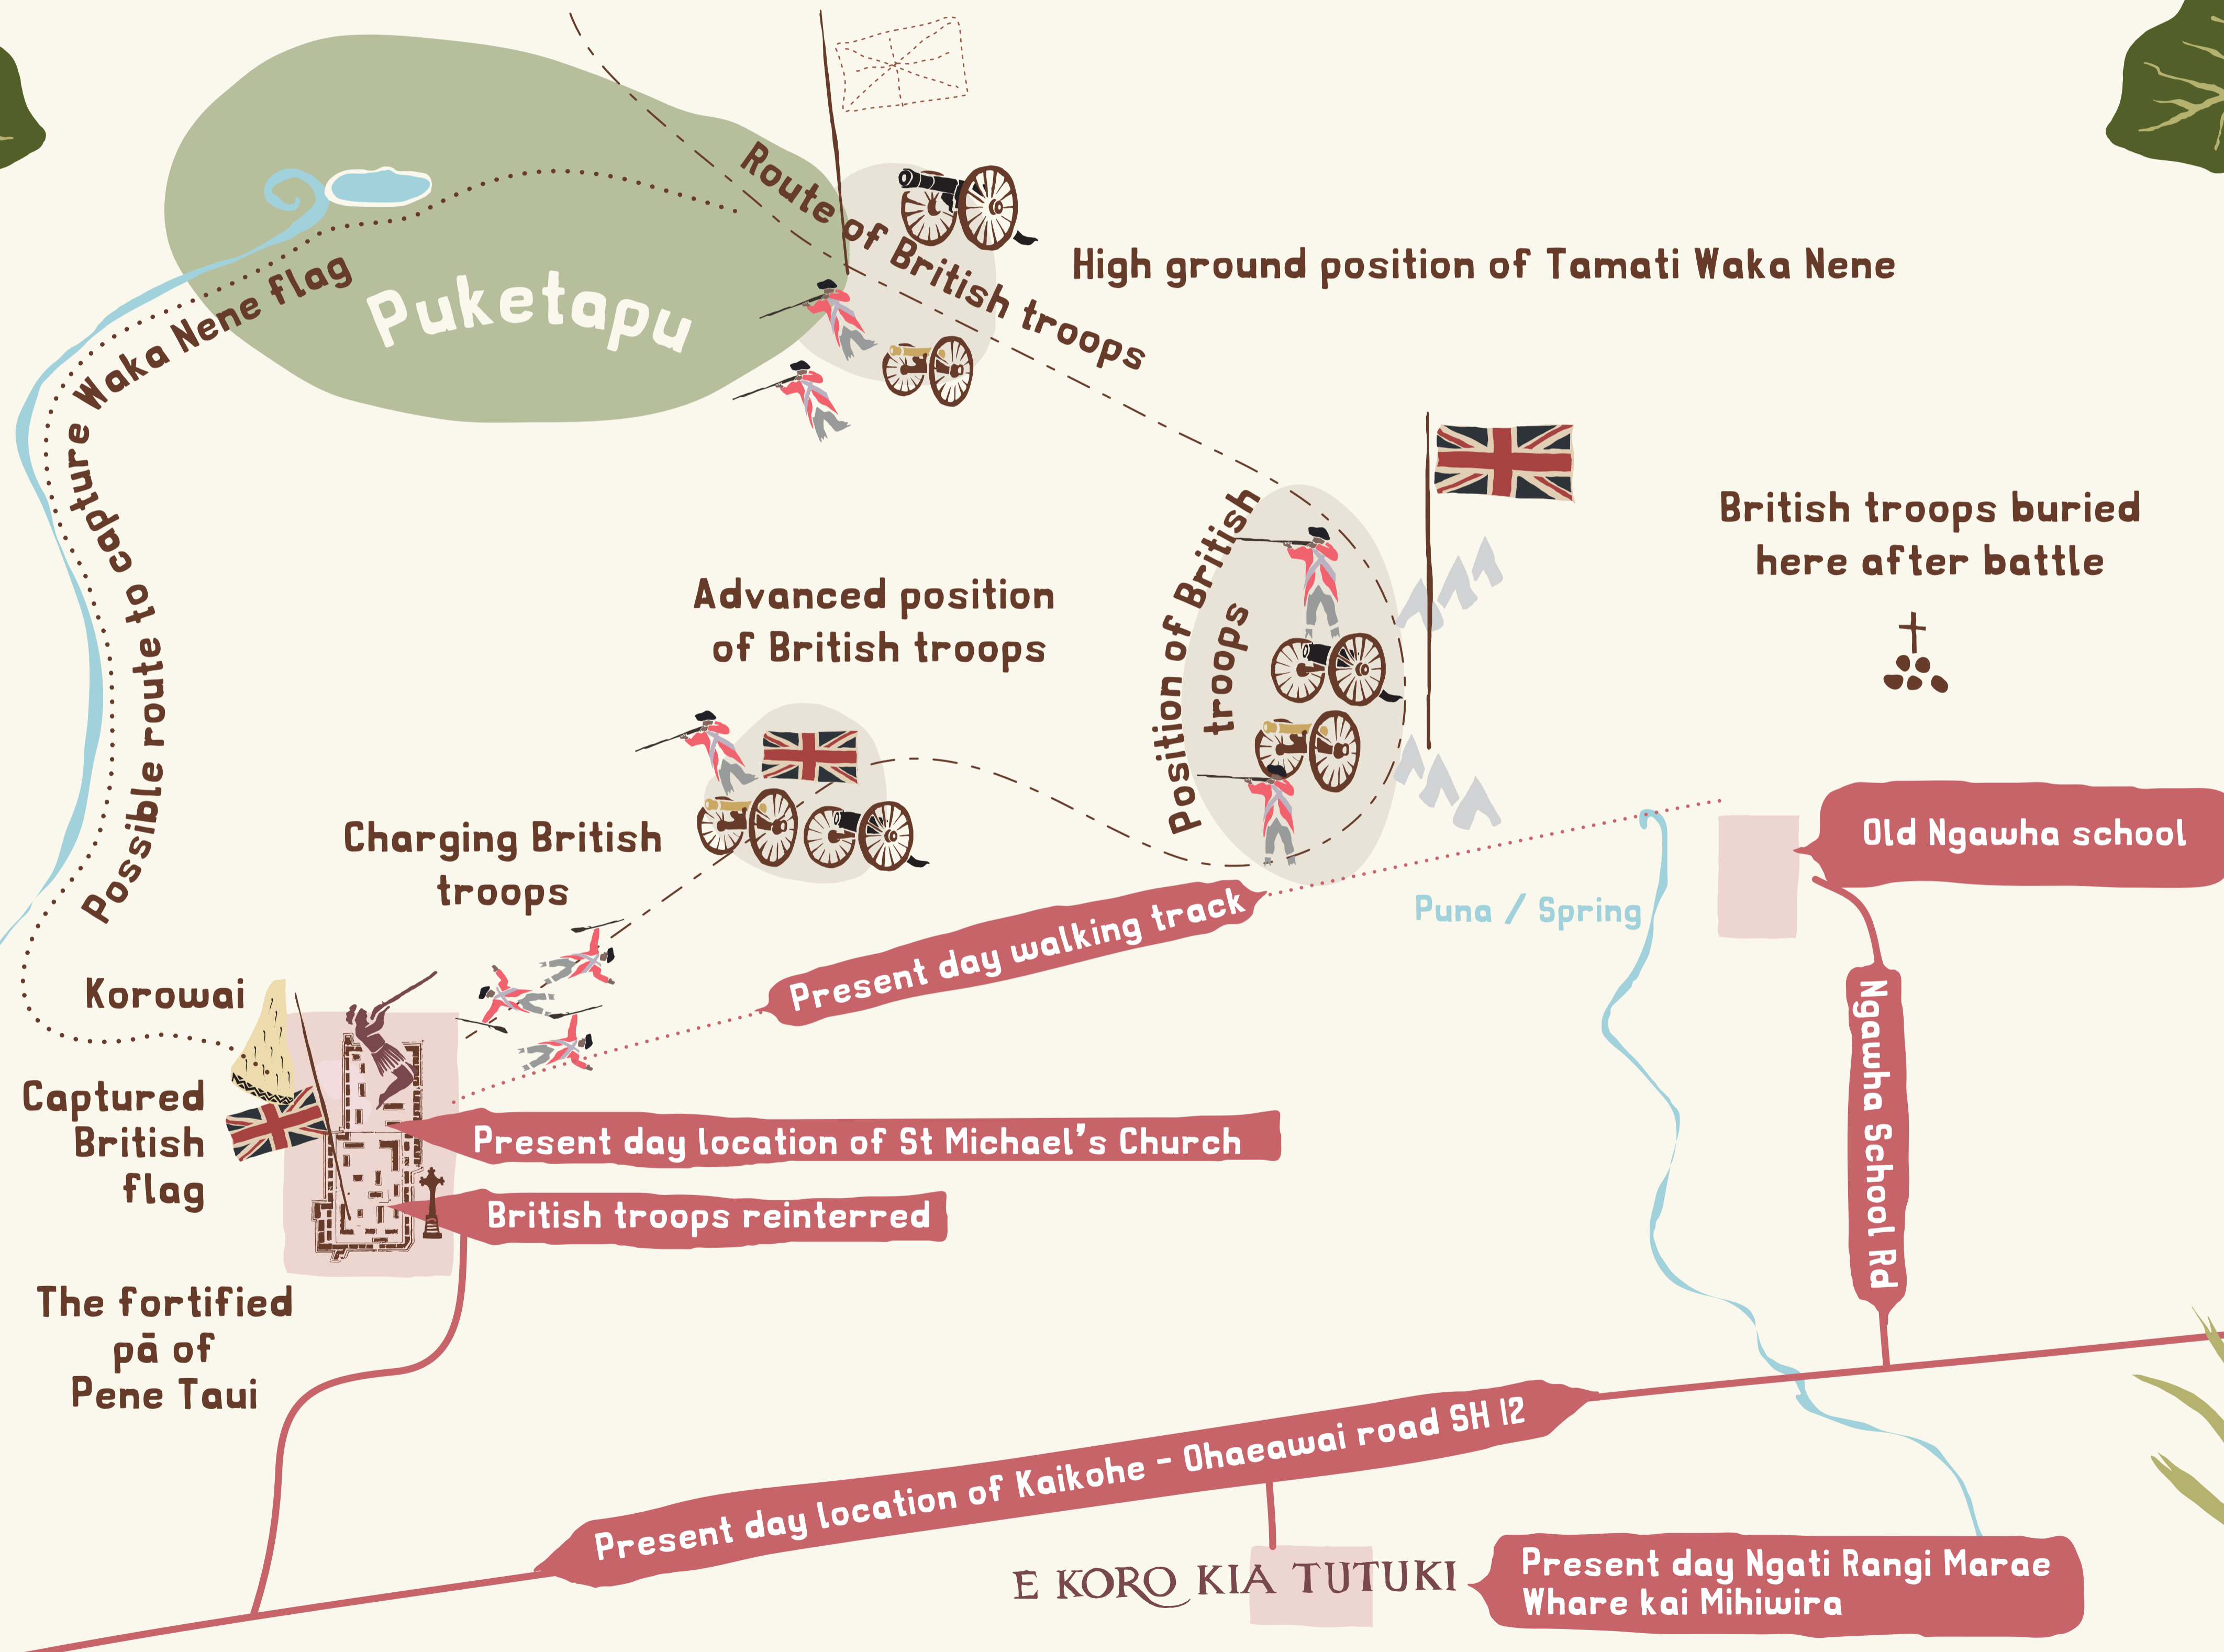

Map of the Ōhaeawai Battle Site, 1845

Te Pākanga o Ōhaeawai

Puriri

Puriri

Pā cross section

Harakeke / Flax

Harakeke / Flax

Pātaka carving - Pene Tauī

British troops buried here after battle